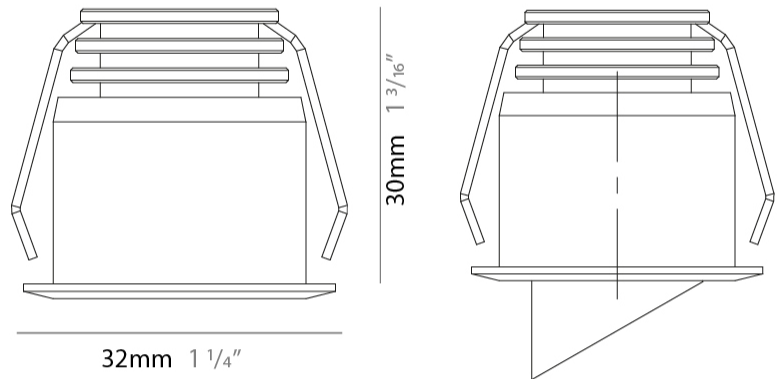

1. To build a product code in our configurator select the specify button on the base model # product page
2. To build a manual product code on this datasheet choose from the options listed below in blue font and add the suffix to the base model #

GENERAL

Series: Discreto
Subseries: Discreto
Partner: Zaneen
Division: Architectural
Installation: Recessed
Product Type: Downlight
Mounting Location: Ceiling
Light Distribution: Downlight

PHYSICAL

Aperture Sizes - Downlights: 1"
Shape: Round
Diameter (mm): 32
Diameter (in): 1 1/4"
Height (mm): 40
Height (in): 1 9/16"
Weight (kg): 0.03
Weight (lbs): 0.07
Diffuser: Extra clear tempered glass
Fixture Finish: WHI / BLK
Fixture Material: Aluminum
Cable Details: 200mm cable 2x0.5 mm2
Upon Request: Finishes: Natural Anodized Aluminum

ELECTRICAL

Lamp Type: LED
Input Wattage (W): 2.48
Total Output Wattage (W): 1.49
Dimming: Non-Dimming / Phase Dimming (120Vac only) / 0-10V Dimming
Driver Included: No
Driver Location: Remote
Driver Type: Constant Current - 120 / 277Vac
Driver Class: Class 2
Input Voltage (V): 120 - 277
Constant Current (MA): 500

LED

Number of LEDs: 1
Color Temperature (°K): 2200 / 2700 / 3000 / 4000
Max. Delivered Lumen (lm): 127
CRI: >90 CRI
Lamp Life (hrs): 100000

OPTICAL

Optic°: 10 / 23 / 43 / 70 / 10x40

RATINGS AND CERTIFICATIONS

Certified By: Certified for North American Standards
IP rating: IP40
Bug Rating: B0 U0 G0