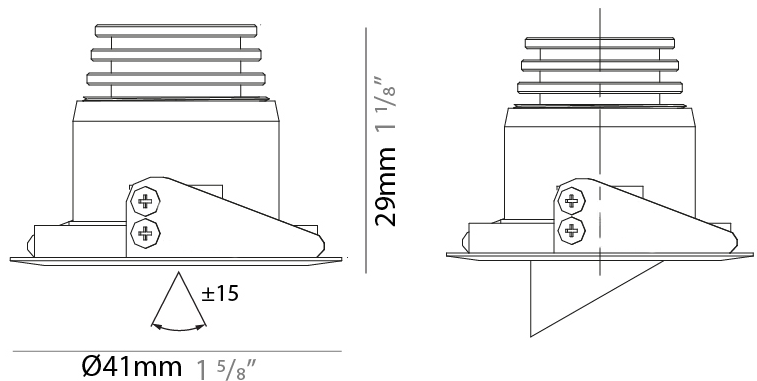

1. To build a product code in our configurator select the specify button on the base model # product page
2. To build a manual product code on this datasheet choose from the options listed below in blue font and add the suffix to the base model #

GENERAL

Series: Discreto
Subseries: Discreto D
Partner: Zaneen
Division: Architectural
Installation: Recessed
Product Type: Downlight
Mounting Location: Ceiling
Light Distribution: Downlight

PHYSICAL

Aperture Sizes - Downlights: 1"
Shape: Round
Diameter (mm): 41
Diameter (in): 1 ⁵/₈
Height (mm): 40
Height (in): 1 ⁹/₁₆
Weight (kg): 0.04
Weight (lbs): 0.09
Diffuser: Extra clear tempered glass
Fixture Finish: WHI / BLK
Fixture Material: Aluminum
Cable Details: 200mm cable 2x0.5 mm2
Upon Request: Finishes: Natural Anodized Aluminum

ELECTRICAL

Lamp Type: LED
Input Wattage (W): 2.48
Total Output Wattage (W): 1.49
Dimming: Non-Dimming / Phase Dimming (120Vac only) / 0-10V Dimming
Driver Included: No
Driver Location: Remote
Driver Type: Constant Current - 120 / 277Vac
Driver Class: Class 2
Input Voltage (V): 120 - 277
Constant Current (MA): 500

LED

Number of LEDs: 1
Color Temperature (°K): 2200 / 2700 / 3000 / 4000
Max. Delivered Lumen (lm): 127
CRI: >90 CRI
Lamp Life (hrs): 100000

OPTICAL

Optic°: 10 / 23 / 43 / 70 / 10x40

RATINGS AND CERTIFICATIONS

Certified By: Certified for North American Standards
IP rating: IP40
Bug Rating: B0 U0 G0

PROJECT
TYPE
SPECIFIER
QUANTITY
DATE